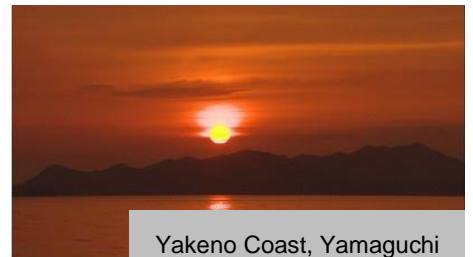

(Currently available only in Japanese)

Contact: Kido / Yanou in charge of “ALima!,” ABC Libra
E-mail: alima_operation@abclibra.co.jp

● Sample images

Geibikei, Iwate

Takachiho Gorge, Miyazaki

Yakeno Coast, Yamaguchi