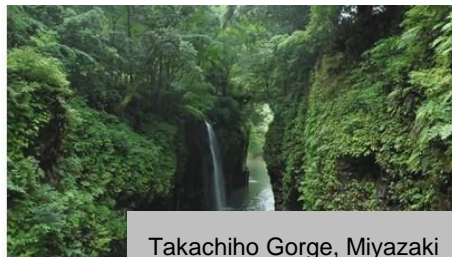

(Currently available only in Japanese)

Contact: Kido / Yanou in charge of “ALima!,” ABC Libra
E-mail: alima_operation@abclibra.co.jp

● Sample images

Geibikei, Iwate

Takachiho Gorge, Miyazaki

Yakeno Coast, Yamaguchi